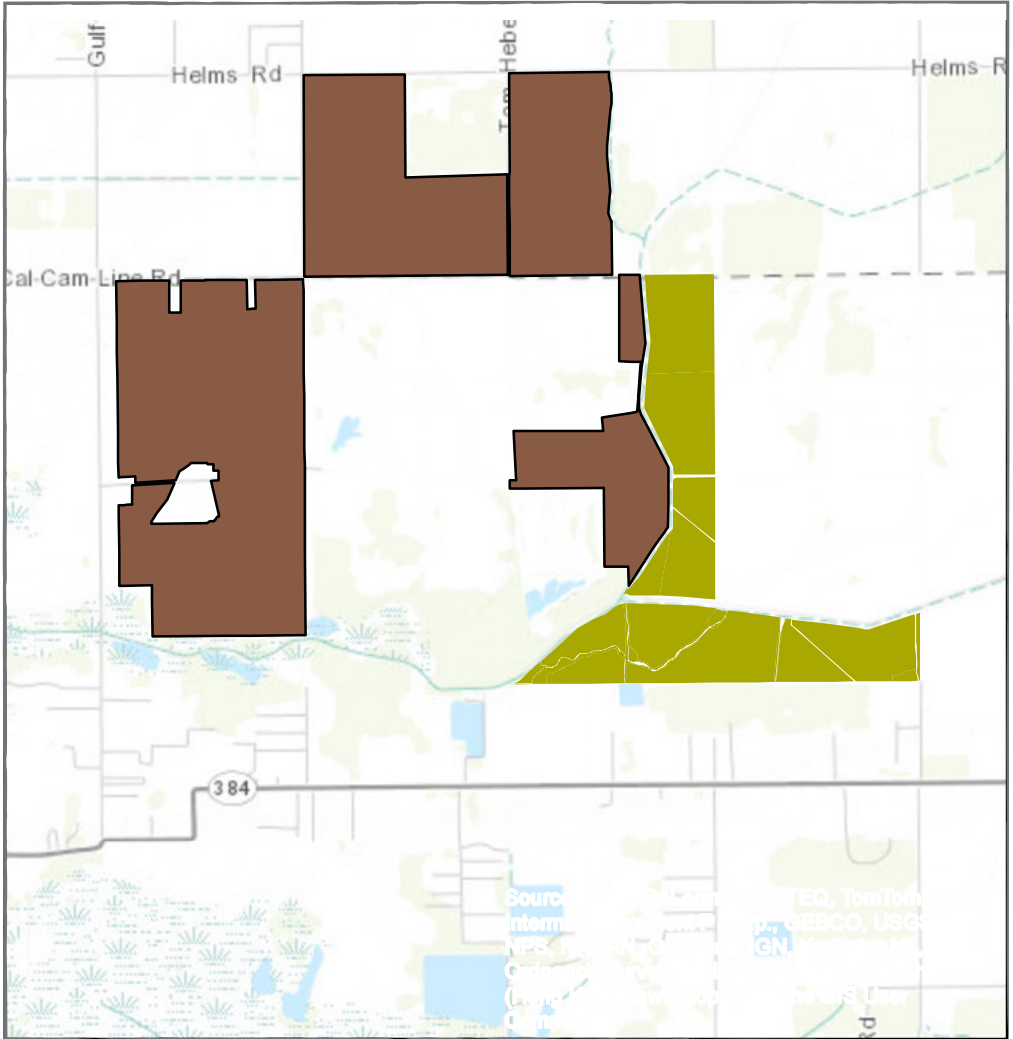

SOUTH FORK MITIGATION AREA PRM Map

WWW.DELTALAND-SERVICES.COM

SOUTH FORK PERMITEE RESPONSIBLE MITIGATION AREAS

Legend

-  Proposed PRM Area (1988.5 AC)
-  Pending Mitigation Area (683.7 Acres)