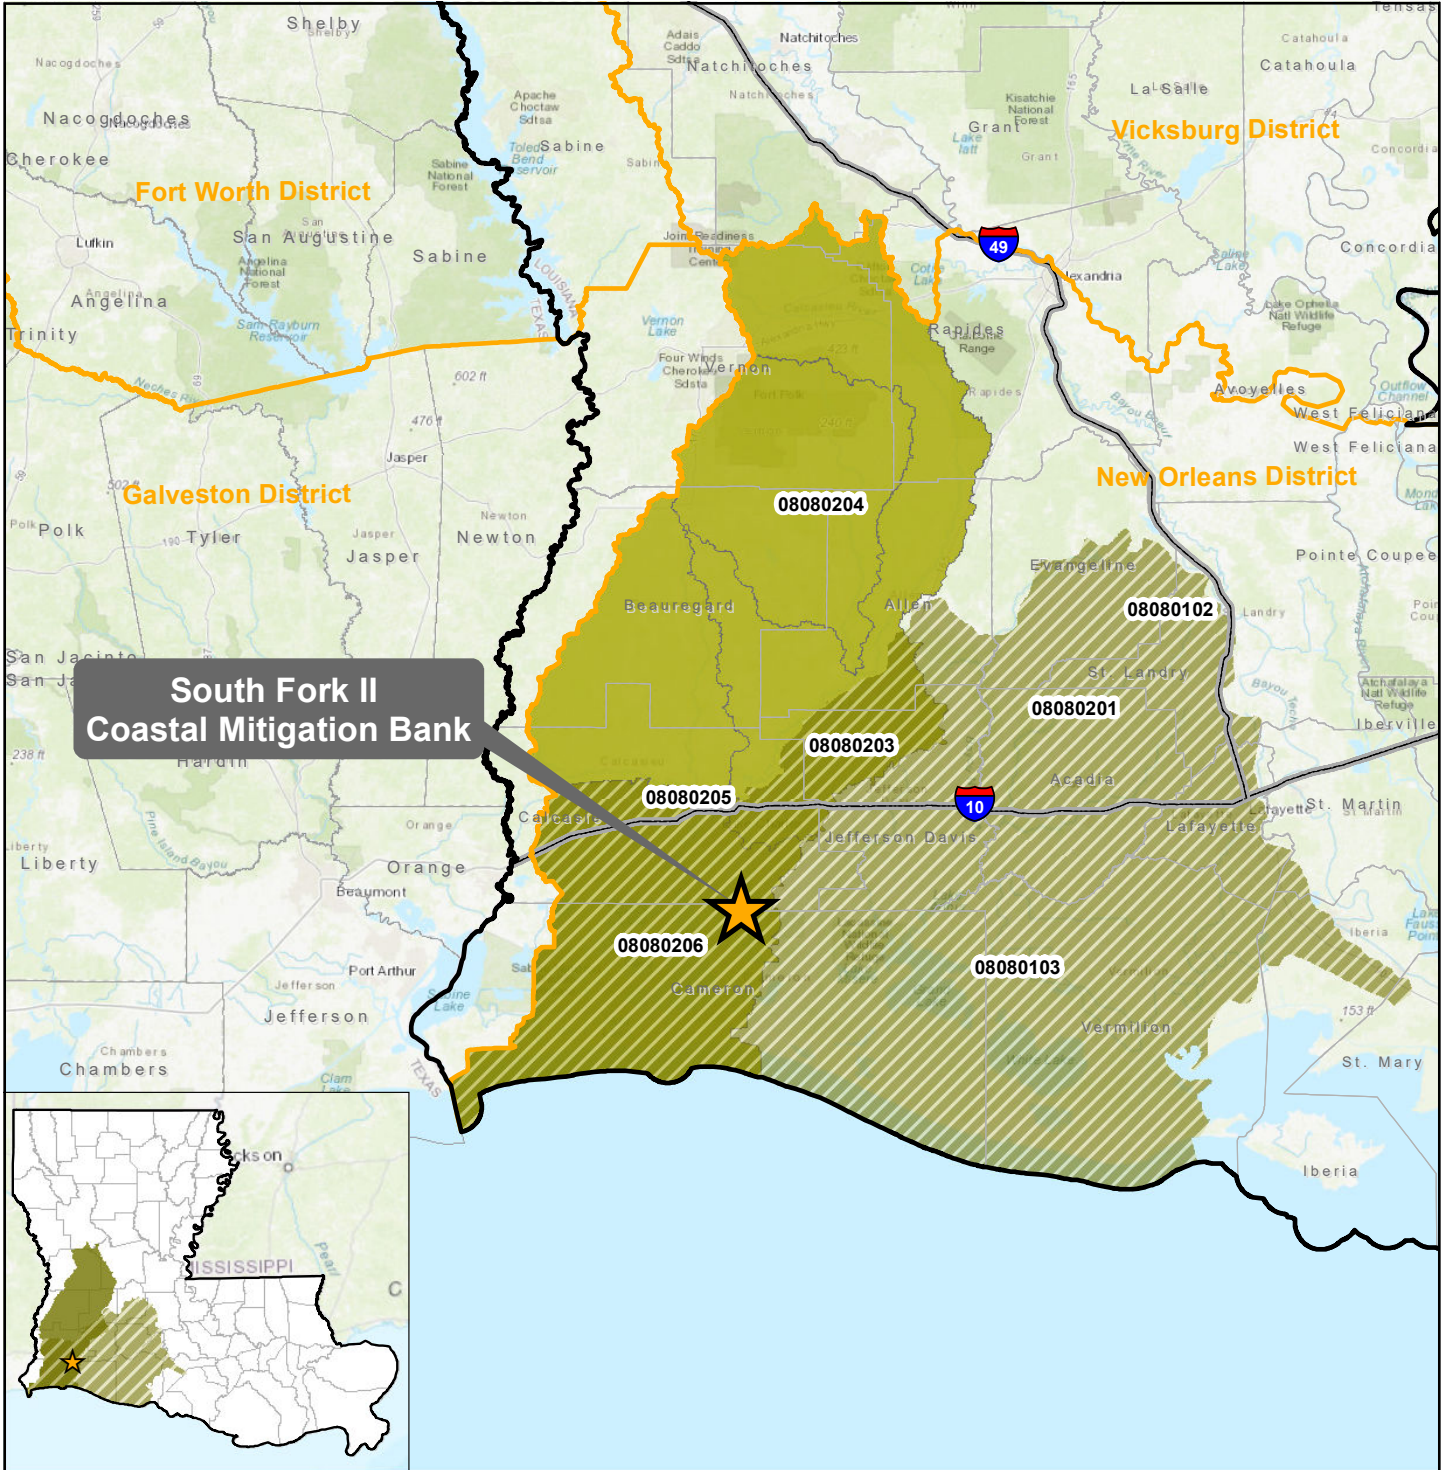

# SOUTH FORK II COASTAL MITIGATION BANK

CAMERON PARISH, LOUISIANA

- USACE District Lines
- Coastal Prairie Service Area
- Fresh-Intermediate Marsh Service Area